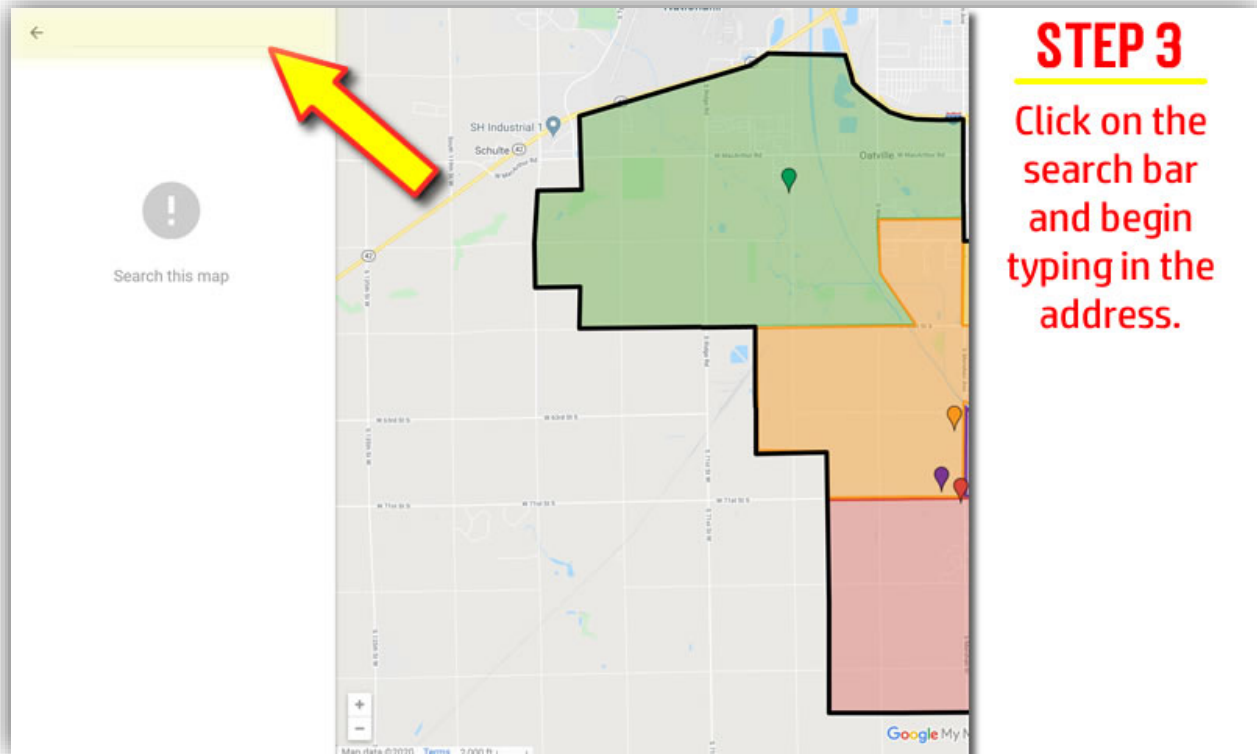

HOW TO FIND YOUR BOUNDARY SCHOOL IN GOOGLE MAPS

STEP 1

Click here to open Google Maps in new window.

This screenshot shows a Google Maps interface with a map of school boundaries for USD 261. The map title is "2020-2021 USD 261 Haysville Boundaries". A yellow circle highlights the window icon in the top right corner of the map interface. A yellow arrow points from the text "Click here to open Google Maps in new window." to this icon. The map shows various school districts in different colors: green for Oatville, orange for Haysville, blue for Derby, and red for Mulvane. Landmarks like Wichita Dwight D. Eisenhower National Airport and McConnell AFB are also visible.

STEP 2

Click the magnifying glass to begin search.

This screenshot shows the same Google Maps interface, but with the left sidebar open. A yellow circle highlights the magnifying glass icon in the top left corner of the sidebar. A yellow arrow points from the text "Click the magnifying glass to begin search." to this icon. The sidebar lists school districts and their corresponding elementary schools: Freeman/HMS (Freeman Elementary/HMS, Freeman Elementary School), Nelson (Nelson Elementary/HMS, Nelson Elementary School), Rex (Rex Elementary/HMS, Rex Elementary School), Oatville (Oatville Elementary/HMS, Oatville Elementary School), and Ruth Clark (Ruth Clark Elementary/HMS, Ruth Clark Elementary School). The map in the background is zoomed in on the Haysville area.

HOW TO FIND YOUR BOUNDARY SCHOOL IN GOOGLE MAPS

STEP 3

Click on the search bar and begin typing in the address.

STEP 4

Google will display possible matches as you type. Click on the correct Google address, displayed in blue.

HOW TO FIND YOUR BOUNDARY SCHOOL IN GOOGLE MAPS

STEP 5

Google will move the map and zoom in on the address (red dot). Click on the “minus sign” to zoom out to desired view then click on the arrow in upper left hand corner to get back to the map key.