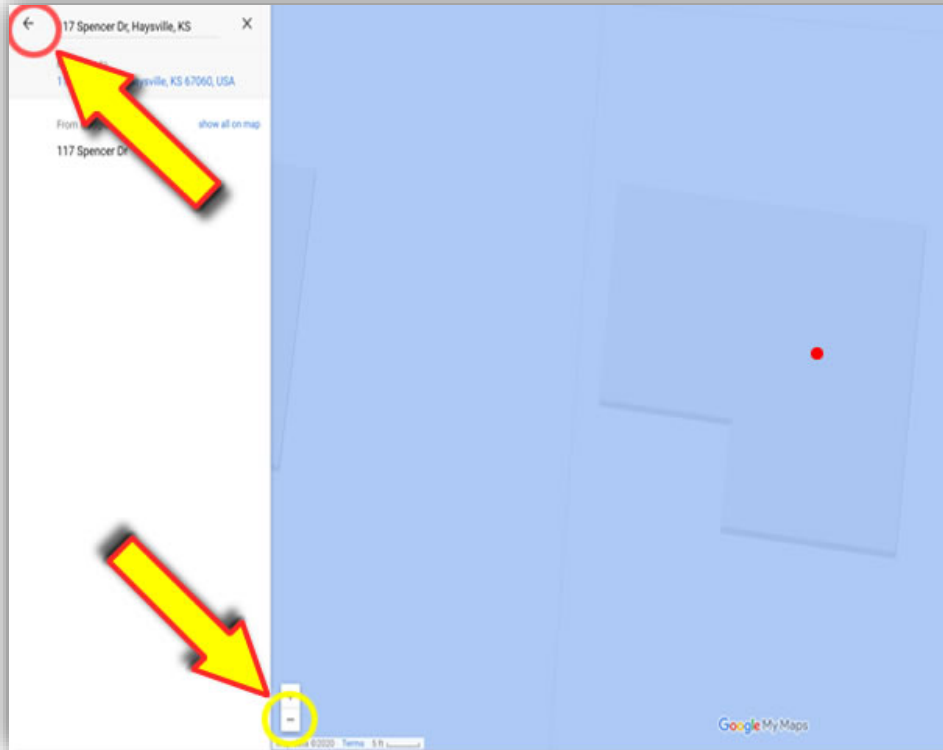

HOW TO FIND YOUR BOUNDARY SCHOOL IN GOOGLE MAPS

STEP 3

Click on the search bar and begin typing in the address.

STEP 4

Google will display possible matches as you type. Click on the correct Google address, displayed in blue.

HOW TO FIND YOUR BOUNDARY SCHOOL IN GOOGLE MAPS

STEP 5

Google will move the map and zoom in on the address (red dot). Click on the “minus sign” to zoom out to desired view then click on the arrow in upper left hand corner to get back to the map key.