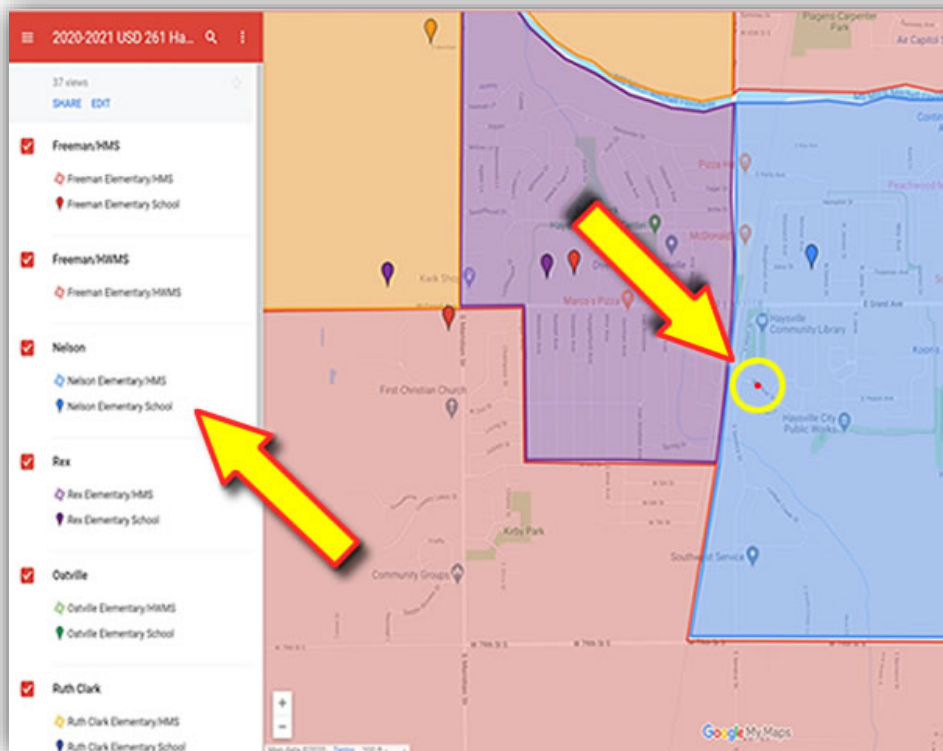

STEP 2

Click the magnifying glass to begin search.

This screenshot shows the same Google Maps interface, but with the left sidebar open. A yellow circle highlights the magnifying glass icon in the top left corner of the sidebar. A yellow arrow points from the text "Click the magnifying glass to begin search." to this icon. The sidebar lists school districts and their corresponding elementary schools: Freeman/HMS (Freeman Elementary/HMS, Freeman Elementary School), Nelson (Nelson Elementary/HMS, Nelson Elementary School), Rex (Rex Elementary/HMS, Rex Elementary School), Oatville (Oatville Elementary/HMS, Oatville Elementary School), and Ruth Clark (Ruth Clark Elementary/HMS, Ruth Clark Elementary School). The map in the background is zoomed in on the Haysville area.

HOW TO FIND YOUR BOUNDARY SCHOOL IN GOOGLE MAPS

STEP 3

Click on the search bar and begin typing in the address.

STEP 4

Google will display possible matches as you type. Click on the correct Google address, displayed in blue.

HOW TO FIND YOUR BOUNDARY SCHOOL IN GOOGLE MAPS

STEP 5

Google will move the map and zoom in on the address (red dot). Click on the “minus sign” to zoom out to desired view then click on the arrow in upper left hand corner to get back to the map key.

STEP 6

The address was in the blue shaded area of the map. According to the key, the blue shaded area is in Nelson Elementary, Haysville Middle School and Campus High School boundaries.

HOW TO FIND YOUR BOUNDARY SCHOOL IN GOOGLE MAPS