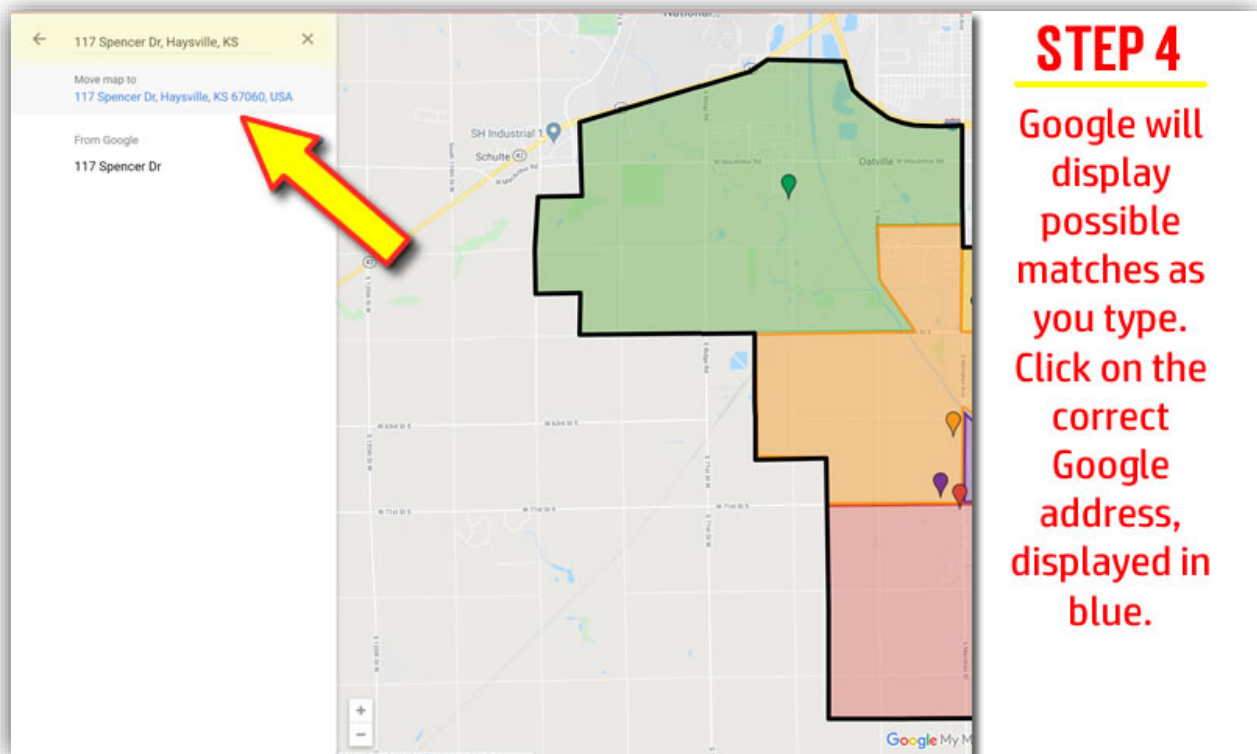

HOW TO FIND YOUR BOUNDARY SCHOOL IN GOOGLE MAPS

STEP 1

Click here to open Google Maps in new window.

This screenshot shows a Google Maps interface with a map of school boundaries for USD 261. The map title is "2020-2021 USD 261 Haysville Boundaries". A yellow circle highlights the window icon in the top right corner of the map interface. A yellow arrow points from the text "Click here to open Google Maps in new window." to this icon. The map shows various school districts in different colors: green for Oatville, orange for Haysville, blue for Derby, and red for Mulvane. Landmarks like Wichita Dwight D. Eisenhower National Airport and McConnell AFB are also visible.

STEP 2

Click the magnifying glass to begin search.

This screenshot shows the same Google Maps interface, but with the left sidebar open. A yellow circle highlights the magnifying glass icon in the top left corner of the sidebar. A yellow arrow points from the text "Click the magnifying glass to begin search." to this icon. The sidebar lists school districts and their corresponding elementary schools: Freeman/HMS (Freeman Elementary/HMS, Freeman Elementary School), Nelson (Nelson Elementary/HMS, Nelson Elementary School), Rex (Rex Elementary/HMS, Rex Elementary School), Oatville (Oatville Elementary/HMS, Oatville Elementary School), and Ruth Clark (Ruth Clark Elementary/HMS, Ruth Clark Elementary School). The map in the background is zoomed in on the Haysville area.

HOW TO FIND YOUR BOUNDARY SCHOOL IN GOOGLE MAPS

STEP 3

Click on the search bar and begin typing in the address.

STEP 4

Google will display possible matches as you type. Click on the correct Google address, displayed in blue.

HOW TO FIND YOUR BOUNDARY SCHOOL IN GOOGLE MAPS

STEP 5

Google will move the map and zoom in on the address (red dot). Click on the “minus sign” to zoom out to desired view then click on the arrow in upper left hand corner to get back to the map key.